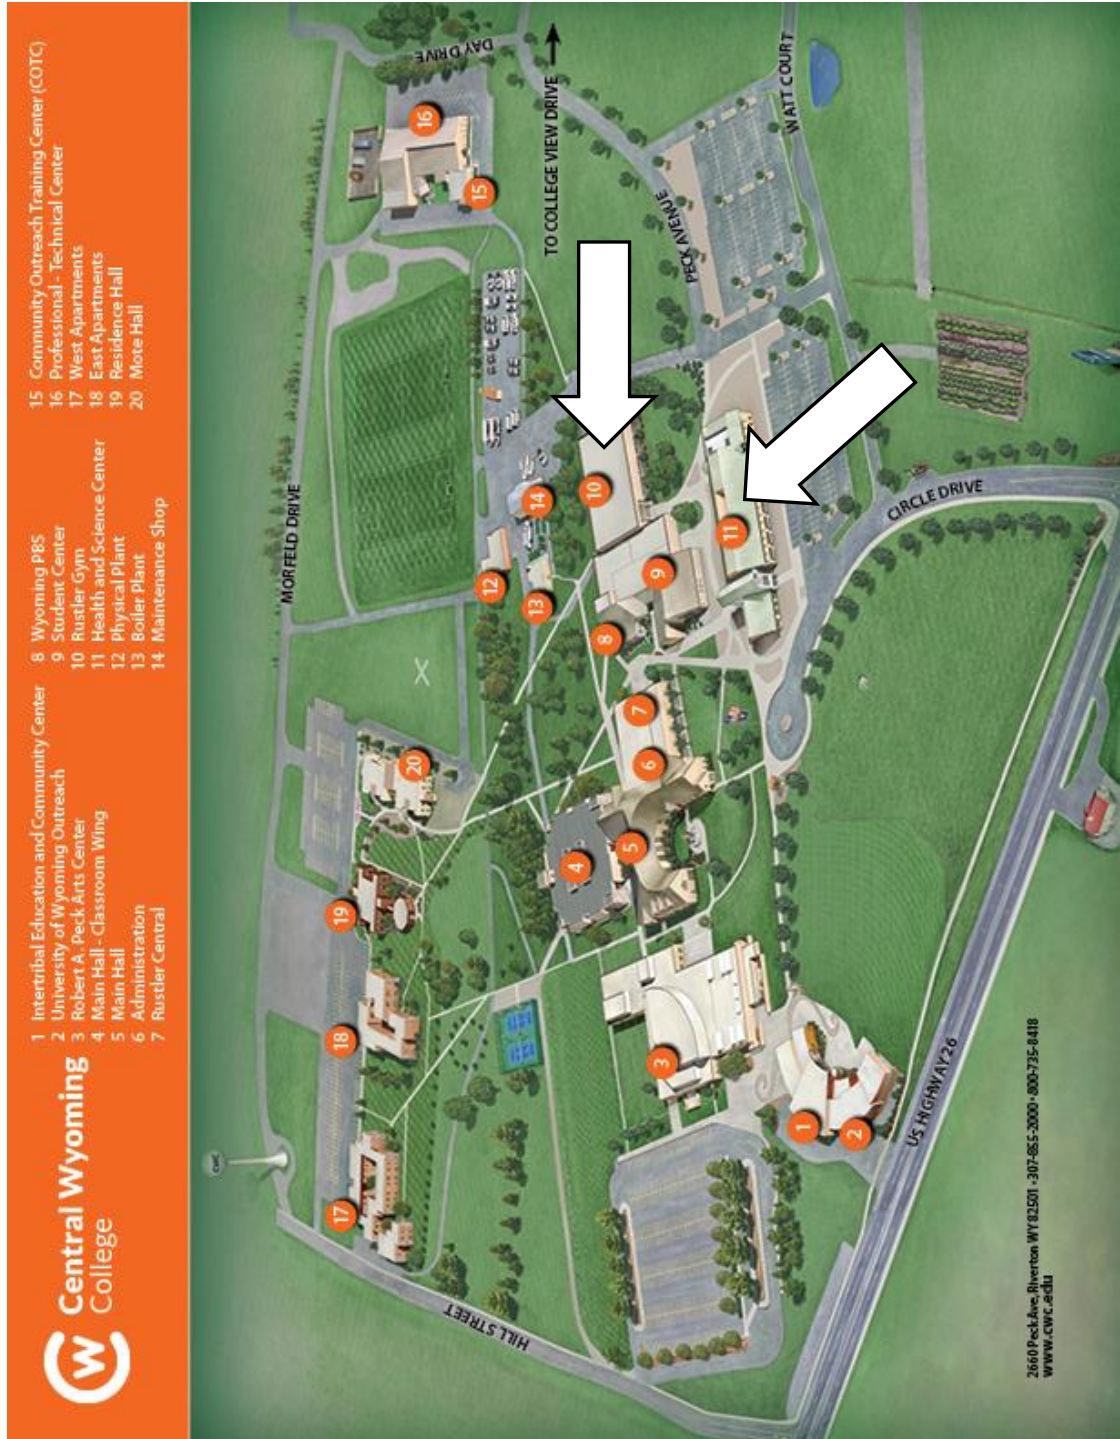

Wyoming Youth in S.T.E.M

presents

2024 Women in STEM conference

May 15, 2024

**Central Wyoming College
Riverton, Wyoming**

www.wyyouthinstem.org

Conference Schedule

When	What	Where
9:00-9:30 am	Registration/Career Exploration Displays/Breakfast	Gymnasium
9:30-9:35 am	Group/travel for Workshop 1	Gymnasium
9:35-10:35 am	Workshop 1	Health & Science Center
10:35-10:40 am	Travel to Workshop 2	Health & Science Center
10:40-11:40 am	Workshop 2	Health & Science Center
11:40-12:15 pm	Lunch/Career Exploration Displays	Gymnasium
12:15-12:20 pm	Group/travel for Workshop 3	Gymnasium
12:20-1:20 pm	Workshop 3	Health & Science Center
1:20-1:30 pm	Student Evaluations (complete & collect)	Health & Science Center
1:30-1:40 pm	Travel back to Gymnasium	-
1:40-2:15 pm	Closing Ceremonies/Door Prizes	Gymnasium

**MATH
ROCKS**

2024 Women in STEM

The 2024 Women in STEM conference will be in buildings 10 (Rustler Gymnasium) and 11 (Health & Science Center)

Health & Science Center

Ground Floor

LEGEND

FIRST FLOOR

- HS100 Lecture Auditorium
- HS102 Lobby
- HS104 Study Area
- HS105 Women's Restroom
- HS106 Vending
- HS107 Physics, EHS Lab
- HS108 Men's Restroom
- HS109 Physiology Lab
- HS109A Prep Area
- HS110 Earth Science/Geology Lab
- HS110A Prep Area