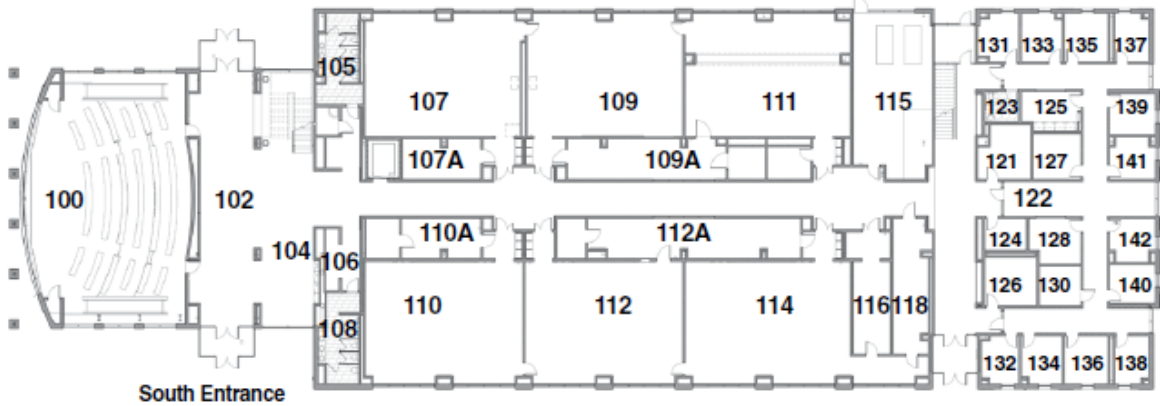

**MATH
ROCKS**

2024 Women in STEM

The 2024 Women in STEM conference will be in buildings 10 (Rustler Gymnasium) and 11 (Health & Science Center)

Health & Science Center

Ground Floor

LEGEND

FIRST FLOOR

- HS100 Lecture Auditorium
- HS102 Lobby
- HS104 Study Area
- HS105 Women's Restroom
- HS106 Vending
- HS107 Physics, EHS Lab
- HS108 Men's Restroom
- HS109 Physiology Lab
- HS109A Prep Area
- HS110 Earth Science/Geology Lab
- HS110A Prep Area

- HS111 Anatomy Lab
- HS112 Biology Lab
- HS112A Prep Area
- HS114 Chemistry/
- Microbiology Lab
- HS116 INBRE Lab
- HS118 Stock Room
- HS115 Mechanical
- HS122 Reception
- HS 124 Custodial Storage
- HW126 Recycling
- HS127-142 Offices

SECOND FLOOR

- HS200 Study Area
- HS201 Vending
- HS202 Lobby
- HS204 Men's Restrooms
- HS205 Women's Restroom
- HS206 Classroom
- HS207A CNA Skills Lab
- HS208 Computer Lab
- HS209 Nursing - Debrief
- HS210 Classroom
- HS 211 Nursing - Debrief

Second Floor